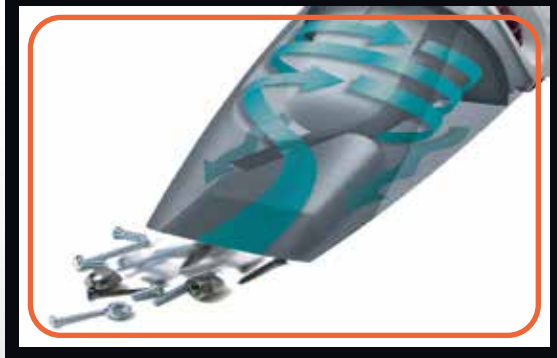

Aspiradoras — Dust Buster Auto Vac

1 AÑO DE GARANTÍA
YEAR WARRANTY

Voltaje	12V	Voltage	12V
Potencia de Aire	13,9W	Air Watts	13,9W
Capacidad	13,6oz (402ml)	Capacity	13,6oz (402ml)
Reemplazo de Filtro	VF48	Replacement Filter	VF48
Largo de Cable	4,9m (16pies)	Cord Length	4,9m (16ft)
Incluye	Aspirador, Boquilla Esquinera, Cepillo para Tapicería y Filtro	Includes	Vacuum, Crevice Tool, Upholstery Brush, Filter

Voltaje	12V	Voltage	12V
Potencia de Aire	12,5W	Air Watts	12,5W
Capacidad	23,7oz (700ml)	Capacity	23,7oz (700ml)
Reemplazo de Filtro	VF100	Replacement Filter	VF100
Largo de Cable	4,9m (16pies)	Cord Length	4,9m (16ft)
Incluye	Aspirador, (2)Boquillas Esquineras, (2)Cepillos para Tapicería, Bolsa de Almacenamiento, Sistema de Filtro 3 Etapas	Includes	Vacuum, (2)Crevice Tools, (2)Upholstery Brushes, Hose, Storage Bag, 3-Stage Filtration System