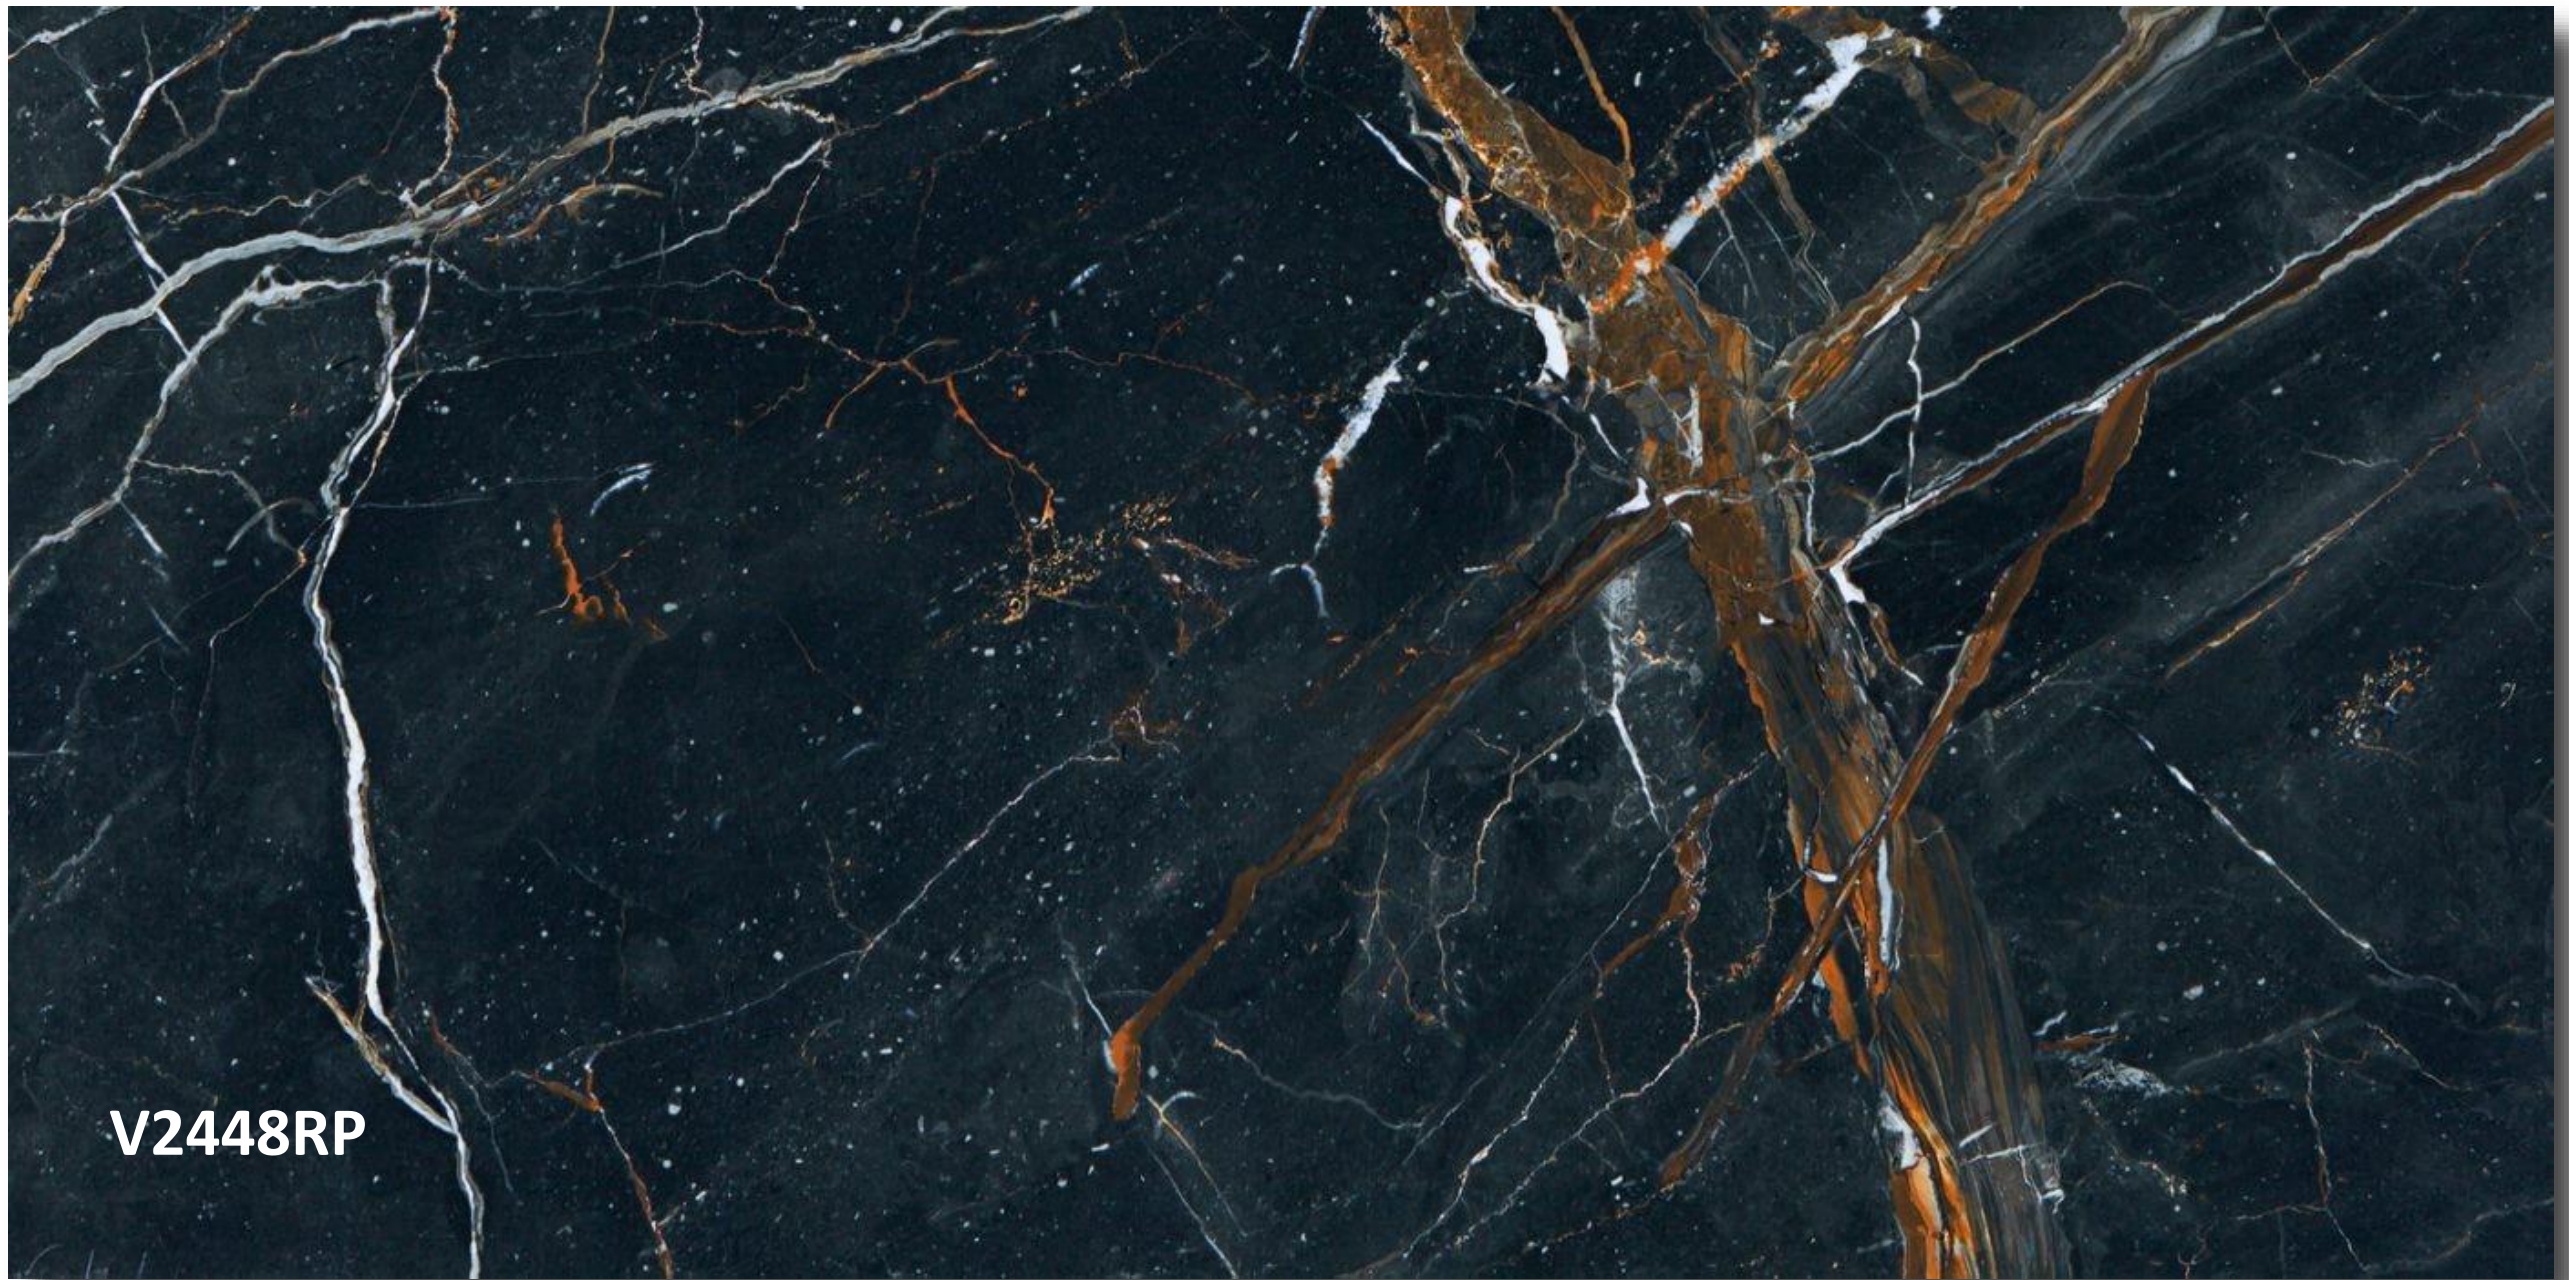

V2448RP

Porcelain Tile

Finish: Polished

Format : 24" x 48"

Rectified

Polished

Floor

Wall

Moderate

Indoors

Residential

Resistant

Packing: 496.00 sf/pallet - 32 bx/pallet - 2,442.72 Lbs/pallet - 2 pcs/box.